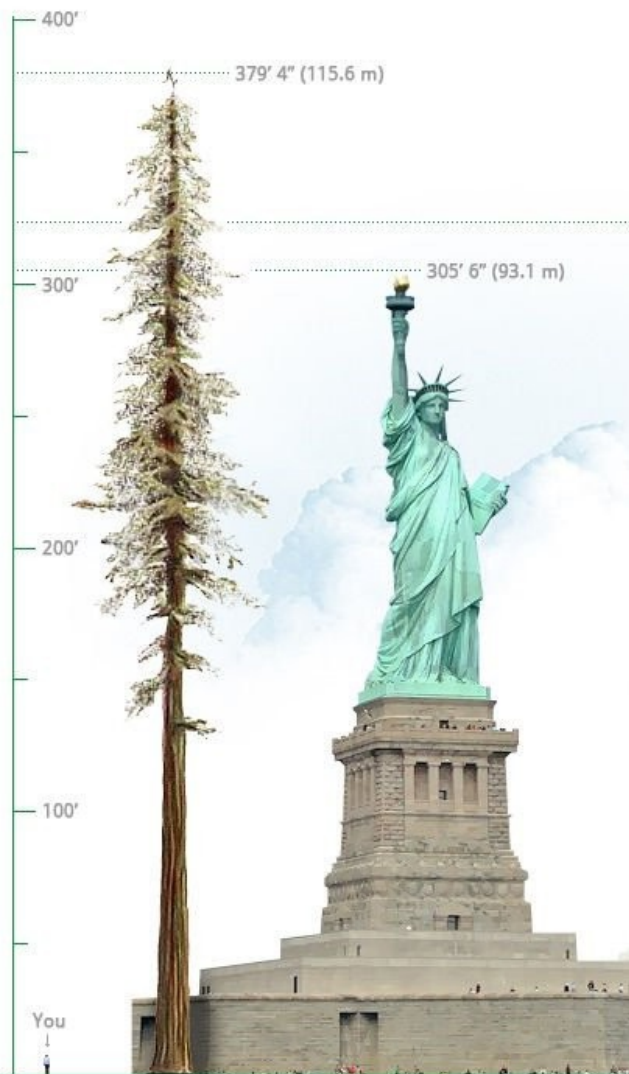

But just how tall is tall? Well, these tall trees can grow to be over 300 feet high!

To see how big that is compared to you, use a measuring tape or yard stick and measure your height in feet. Round up or down to the nearest foot. Then divide the height of the tallest known redwood tree in the world by your height. You can use a calculator for help!

You are _____ feet tall.

The tallest known redwood tree, nicknamed Hyperion, is **379 feet tall**.

$$379 \div \text{_____ (your height)} = \text{_____}$$

Hyperion the tree is that many times taller than you! Imagine that many of you stacked on top of your own head, and that's how tall the redwood trees can grow!

Let's compare the height of the Coast Redwoods to some other tall things!

The tallest known dinosaur was the *Sauroposeidon*, which was believed to grow up to **59 feet tall**.

If we stood the largest animal on the planet, the Blue Whale, up on its tail, it would be **100 feet tall**.

The tallest redwood tree in the local Muir Woods National Monument is **258 feet tall**.

The Statue of Liberty, in New York, measures just over **305 feet tall**.

The tallest known redwood tree in the world, named Hyperion, is **379 feet tall**.

Take a moment to find out the heights of other tall things you see around you to compare to these redwood giants!

Height comparison of the Hyperion tree (itwmt.com)

76 Albert Park Lane, San Rafael, CA 94901
415-453-1000 www.discoverwildcare.org