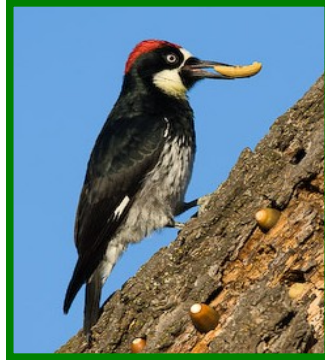

# A Nature Hike

On your hike with WildCare's Terwilliger Nature Guides, did you see any wild animals on the trail by you?

**Check off all the animals that you saw!**

Turkey Vulture

Acorn Woodpecker

Mule Deer

Gray Squirrel

Fence Lizard

Snowy Egret

**Did you see any other animals on your hike?**

**What animal was your favorite?**

76 Albert Park Lane, San Rafael, CA 94901  
415-453-1000 [www.discoverwildcare.org](http://www.discoverwildcare.org)

# A Nature Hike

On your hike with WildCare's Terwilliger Nature Guides, did you see any signs that wild animals could have been there too? Signs from animals can be things like webs, footprints, feathers on the ground, or chewed twigs.