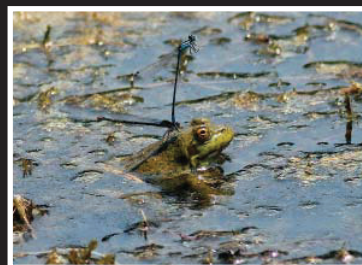

Don Moseman