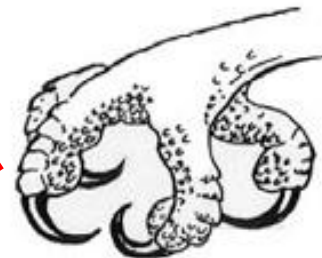

Western Grebe

Red-Shouldered Hawk

Great Egret

Mallard Duck

76 Albert Park Lane, San Rafael, CA 94901
415-453-1000 www.discoverwildcare.org